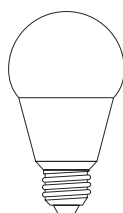

Height 60 cmArticle number **12.01**

750,00 Euro

Height 100 cmArticle number **12.02**

750,00 Euro

Plate colour: Black, red or corten steel**Please tell us your desired plate colour at your order.**

Illuminants