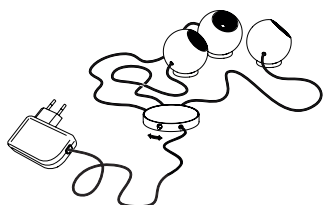

Justin White

3 x LED, warm white, neutral white, cold white.
In total approx. 3 W
LEDs integrated. Colour of cable black
Cable length 2.5 m, cable with switch and power supply
Ball diameter 5 cm
Design Christoph Matthias & Team Lichtlauf 2016

495,00 Euro

Article number **15.01**