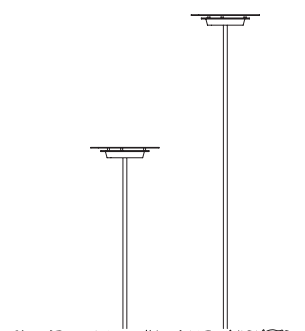

SirSimon

Sculptural pendant lamp, consisting of copper wire shaped by hand and soldered. Each lamp is unique. 1 x LED approx. 12 W, light color 3000 ° K, directed light down, soft light upwards, pendulum length standard 2.5 m. Dimensions ø approx. 60 - 80 cm
Design Christoph Matthias 2019

Babel

LED, Socket GU10

Colour of cable transparent

Cable length 2 m, cable with switch and plug

Dimension 62.5 x 19.5 cm

Delivery contents illuminant!

Design Christoph Matthias 2009

798,00 Euro

Article number **03.00**

MunichReeds outdoor

LED, approx. 8 W, light colour white or amber, LED integrated
12 „Reeds“. Formed by hand. Each piece is unique.
Including installation box, IP67
Dimension 14 x 14 x approx. 140 cm
Design Gerd Pfarré, Christoph Matthias & Team Lichtlauf 2015

Light colour whiteArticle number **13.01**

830,00 Euro

Light colour amberArticle number **13.02**

830,00 Euro

Telled

3 x HighPower LED, in total approx. 10 W,
light colour warm white, LED integrated,
including installation box, IP54
Dimension ø 21 x 3,2 cm, height 60 or 100 cm
Design Christoph Matthias 2015