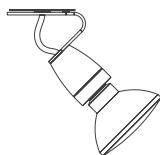

Version 1. Suspended on cable

540,00 Euro

Article number **06.01** black anodized aluminum
06.03 silver anodized aluminum
06.04 red anodized aluminum

Spotzki

Ceramic socket E 27. Including box for surface mounting
 Dimension about 8.5 x 16 cm
 Delivery without illuminant!
 Design Christoph Matthias 2009