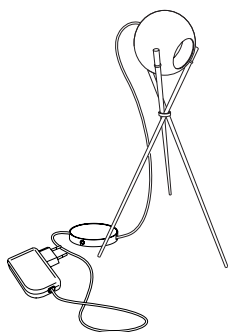

OhHashi

LED, Socket GU 5.3
Colour of cable transparent
Cable length 2,5 m, cable with switch and power supply
Height approx. 45 cm, diameter of sphere 10 cm
Delivery contents illuminant!
Design Christoph Matthias 2014

630,00 Euro

Article number **16.01**