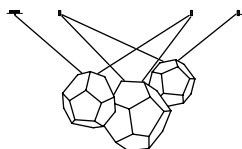

Group. Three items. Size: S, M and L

2150,00 Euro

Cable length 1 x 9 m, colour of cable transparent

Delivery without illuminant!

Article number 10.04

Recommended illuminants

Article number 91.01, 91.02 or 91.03

Other groups and lengths of cable are available on request