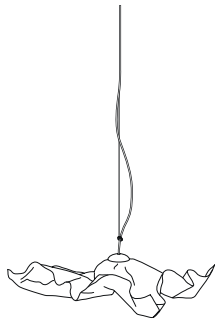

NormaJeane

Shade of Aluminum, upper side coated with matt colours, under side with leaf gilded surface by hand in composition gold, silver or copper. Formed by hand. Each piece is unique. LED approx. 12 W, Ra 90, light colour warm white, LED integrated
Dimension about 40 x 40 x 12 cm. Colour of cable transparent
Pendulum length max. 2 m
Design Christoph Matthias & Veit Redl 2015

660,00 Euro

Article number **11.01**

Upside

blackbrown, darcblue, white, yellow or red

Underside

composition gold, silver or copper

Please specify your combination at your order

Pendulum excess length on demand