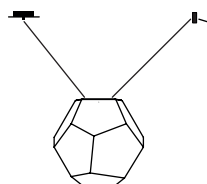

Casino

Single

Ceramic Socket E 27

Sizes S, M and L

Cable length 2 x 1.5 m, colour of cable transparent

Delivery without illuminant!

Design Christoph Matthias & Gerd Pfarré 2013

Size S. Diameter approx. 37 cm

650,00 Euro

Article number 10.01

Size M. Diameter approx. 44 cm

730,00 Euro

Article number 10.02

Size L. Diameter approx. 56 cm

820,00 Euro

Article number 10.03

Recommended illuminants

Article number 91.01, 91.02 or 91.03