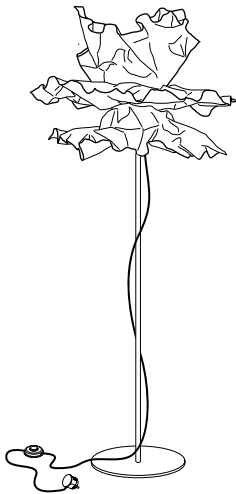

Casino Floor

Ceramic socket E 27. Textile cable with switch and plug,
Cable length 2.5 m
Delivery without illuminant!
Design Christoph Matthias & Gerd Pfarré 2013

Size S. Diameter approx. 37 cm

700,00 Euro

Article number **10.05** textil cable white
10.08 textil cable red
10.09 textil cable grey

Size M. Diameter approx. 44 cm

770,00 Euro

Article number **10.06** textil cable white
10.10 textil cable red
10.11 textil cable grey

Size L. Diameter approx. 56 cm

840,00 Euro

Article number **10.07** textil cable white
10.12 textil cable red
10.13 textil cable grey

Recommended illuminants

Article number **91.01, 91.02 or 91.03**

Other colours and lengths of cable are available on request

Lichtenfest floor lamp

Sheet aluminium with with leaf gilded surface by hand or coated with matt colours
Diameter about 60 cm, height about 1.80 cm
Delivery contents illuminant, Halolux Ceram 230 V / 205 W
Ceramic Socket E 27. Colour of cable transparent
Cable with switch and plug, cable length 2.5 m
Design Christoph Matthias & Team Lichtlauf 2012