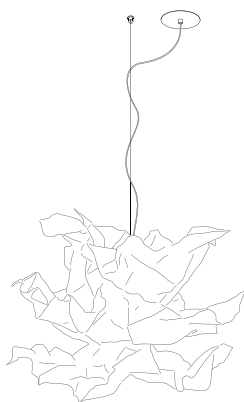

Lichtenfest

Copper diameter about 100 cm Article number 01.07	4.750,00 Euro
Copper diameter about 80 cm Article number 01.14	3.830,00 Euro
Copper diameter about 60 cm Article number 01.08	3.240,00 Euro
Colour matt white diameter about 150 cm Article number 01.16	4.100,00 Euro
Colour matt white diameter about 100 cm Article number 01.09	3.240,00 Euro
Colour matt white diameter about 80 cm Article number 01.15	2.650,00 Euro
Colour white matt diameter about 60 cm Article number 01.10	2.400,00 Euro
Surcharge Pendulum excess length max. 7 m Article number 90.02	45,00 Euro
Surcharge LED Version Article number 90.03	300,00 Euro

Special sizes and colours of Lichtenfest are available
The surfaces can be leaf gilded in gold or palladium on request
as well