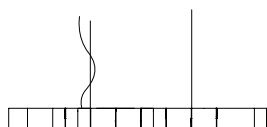

Rasta 2

Square. Pendant luminaire. Aluminium white coated.
LED 47 W or 2 x 47 W, Ra 85, 3000 K or 4000 K, LED integrated,
Pendulum length max. 2,0 m.
Dimension 102,5 x 100 x 8 cm
Design Christoph Matthias & Team Lichtlauf 2017

Downlight 1.560,00 Euro

Article number **18.03**

Downlight + Uplight 1.975,00 Euro

Article number **18.04**

Surcharge Pendulum excess length max. 7 m 45,00 Euro

Article number **90.02**

Please tell us your desired light colour at your order.