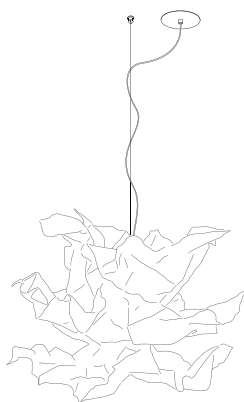

Lichtenfest

Sheet aluminum with leaf gilded surface by hand or coated with matt colours. Formed by hand. Each piece is unique.

Delivery contents illuminant, Halolux Ceram 230 V / 205 W

Ceramic Socket E 27. Colour of cable transparent

Pendulum length max. 2.5 m

Pendulum excess length max. 7 m possible

Version with integrated LED approx. 39 W possible

Composition gold diameter about 100 cm 6.100,00 Euro

Article number 01.03

Composition gold diameter about 80 cm 4.410,00 Euro

Article number 01.12

Composition gold diameter about 60 cm 3.320,00 Euro

Article number 01.04

Silver diameter about 100 cm 6.100,00 Euro

Article number 01.05

Silver diameter about 80 cm 4.410,00 Euro

Article number 01.13

Silver diameter about 60 cm 3.320,00 Euro

Article number 01.06