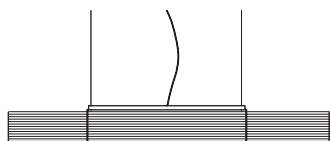

Pendulum length max. 2.5 m

Pendulum excess length max. 7 m possible

Version with integrated LED approx. 39 W possible

Composition gold diameter about 100 cm 6.100,00 Euro

Article number 01.03

Composition gold diameter about 80 cm 4.410,00 Euro

Article number 01.12

Composition gold diameter about 60 cm 3.320,00 Euro

Article number 01.04

Silver diameter about 100 cm 6.100,00 Euro

Article number 01.05

Silver diameter about 80 cm 4.410,00 Euro

Article number 01.13

Special sizes and colours of Lichtenfest are available
The surfaces can be leaf gilded in gold or palladium on request
as well

Makkaroni

Linear LED light approx. 95 W integrated
 Dimension 16.5 x 19.5 x 150 cm
 Colour of cable transparent
 Pendulum length max. 2 m
 Design Christoph Matthias 2008