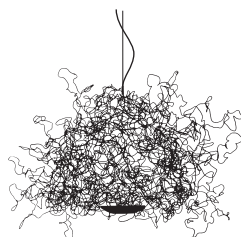

silver tinned

2.100,00 Euro

Article number **19.02**

Surcharge Pendulum excess length max. 7 m

45,00 Euro

Article number **90.02**