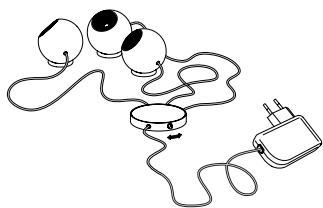

500,00 Euro

Article number **08.01**

Archie B.

3 x LED, red, green, blue. In total approx. 3 W
LEDs integrated. Colour of cable transparent
Cable length 2.5 m, cable with switch and power supply
Ball diameter 5 cm
Design Christoph Matthias 2013